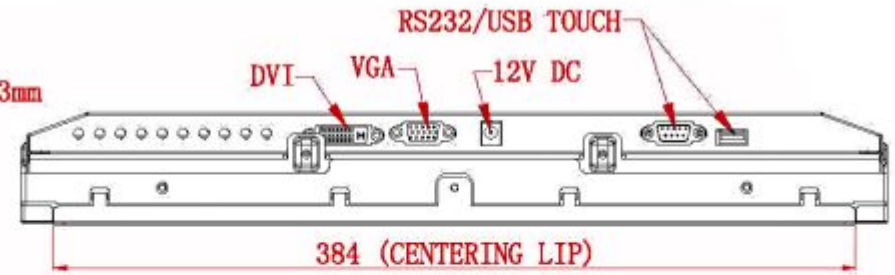

SEE DETAIL A
CENTERING LIP
TYP.
SCALE 4.0

SEE DETAIL B
TYP.
SCALE 4.0

Side thickness:
for 4mm touchscreen 53mm

BEZEL WITH WIPER BLADE SEAL

SEE DETAIL B

SEE DETAIL A