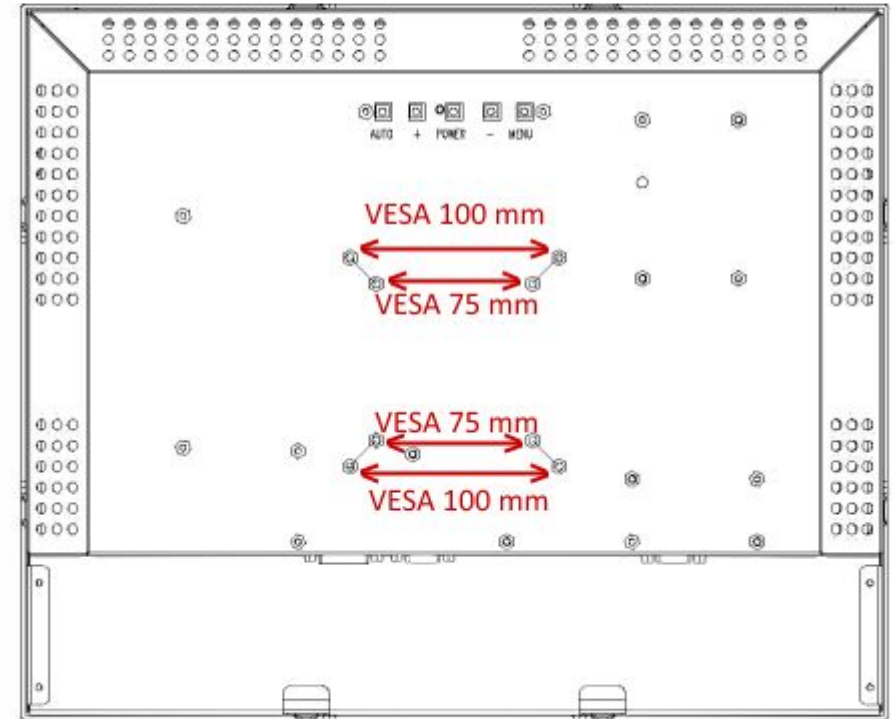

SEE DETAIL A
CENTERING LIP
TYP.
SCALE 4.0

SEE DETAIL B
TYP.
SCALE 4.0

Side thickness:
for 4mm touchscreen 53mm

BEZEL WITH WIPER BLADE SEAL

SEE DETAIL B

SEE DETAIL A