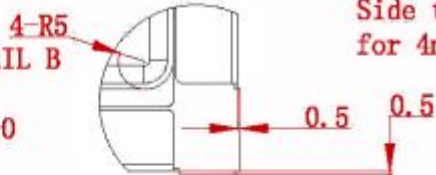

SEE DETAIL A
CENTERING LIP
TYP.
SCALE 4.0

SEE DETAIL B
TYP.
SCALE 4.0

Side thickness:
for 4mm touchscreen 53mm

BEZEL WITH WIPER BLADE SEAL

SEE DETAIL B

SEE DETAIL A