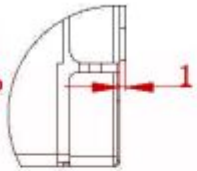

SEE DETAIL A
CENTERING LIP
TYP.
SCALE 4.0

SEE DETAIL B
TYP.
SCALE 4.0

Side thickness:
for 4mm touchscreen 53mm

BEZEL WITH WIPER BLADE SEAL

SEE DETAIL B

SEE DETAIL A