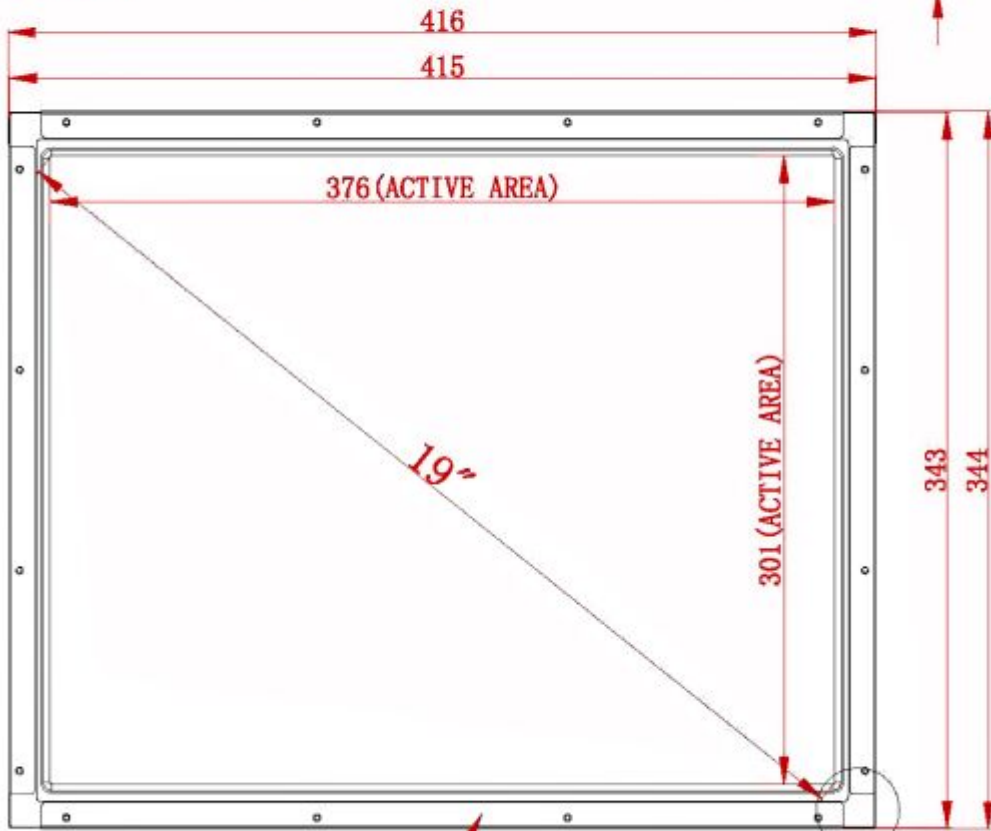

SEE DETAIL A
CENTERING LIP
TYP.
SCALE 4.0

SEE DETAIL B
TYP.
SCALE 4.0

Side thickness:
for 4mm touchscreen 53mm

BEZEL WITH WIPER BLADE SEAL

SEE DETAIL B

SEE DETAIL A