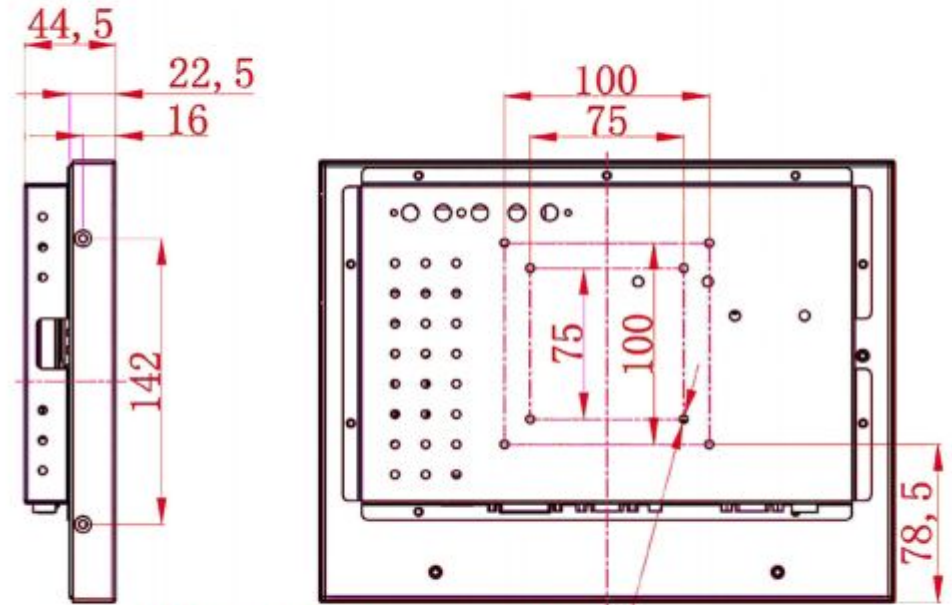

8-M4 for L bracket mount  
 (each side 2 pcs)  
 DP=4.0 MAX SCREW PENATRATION

USB TOUCH DC12V VGA DVI HDMI

8-M4 SCREW USER HOLE  
 (VESA HOLE) DP=4.0 MAX  
 SCREW PENATRATION